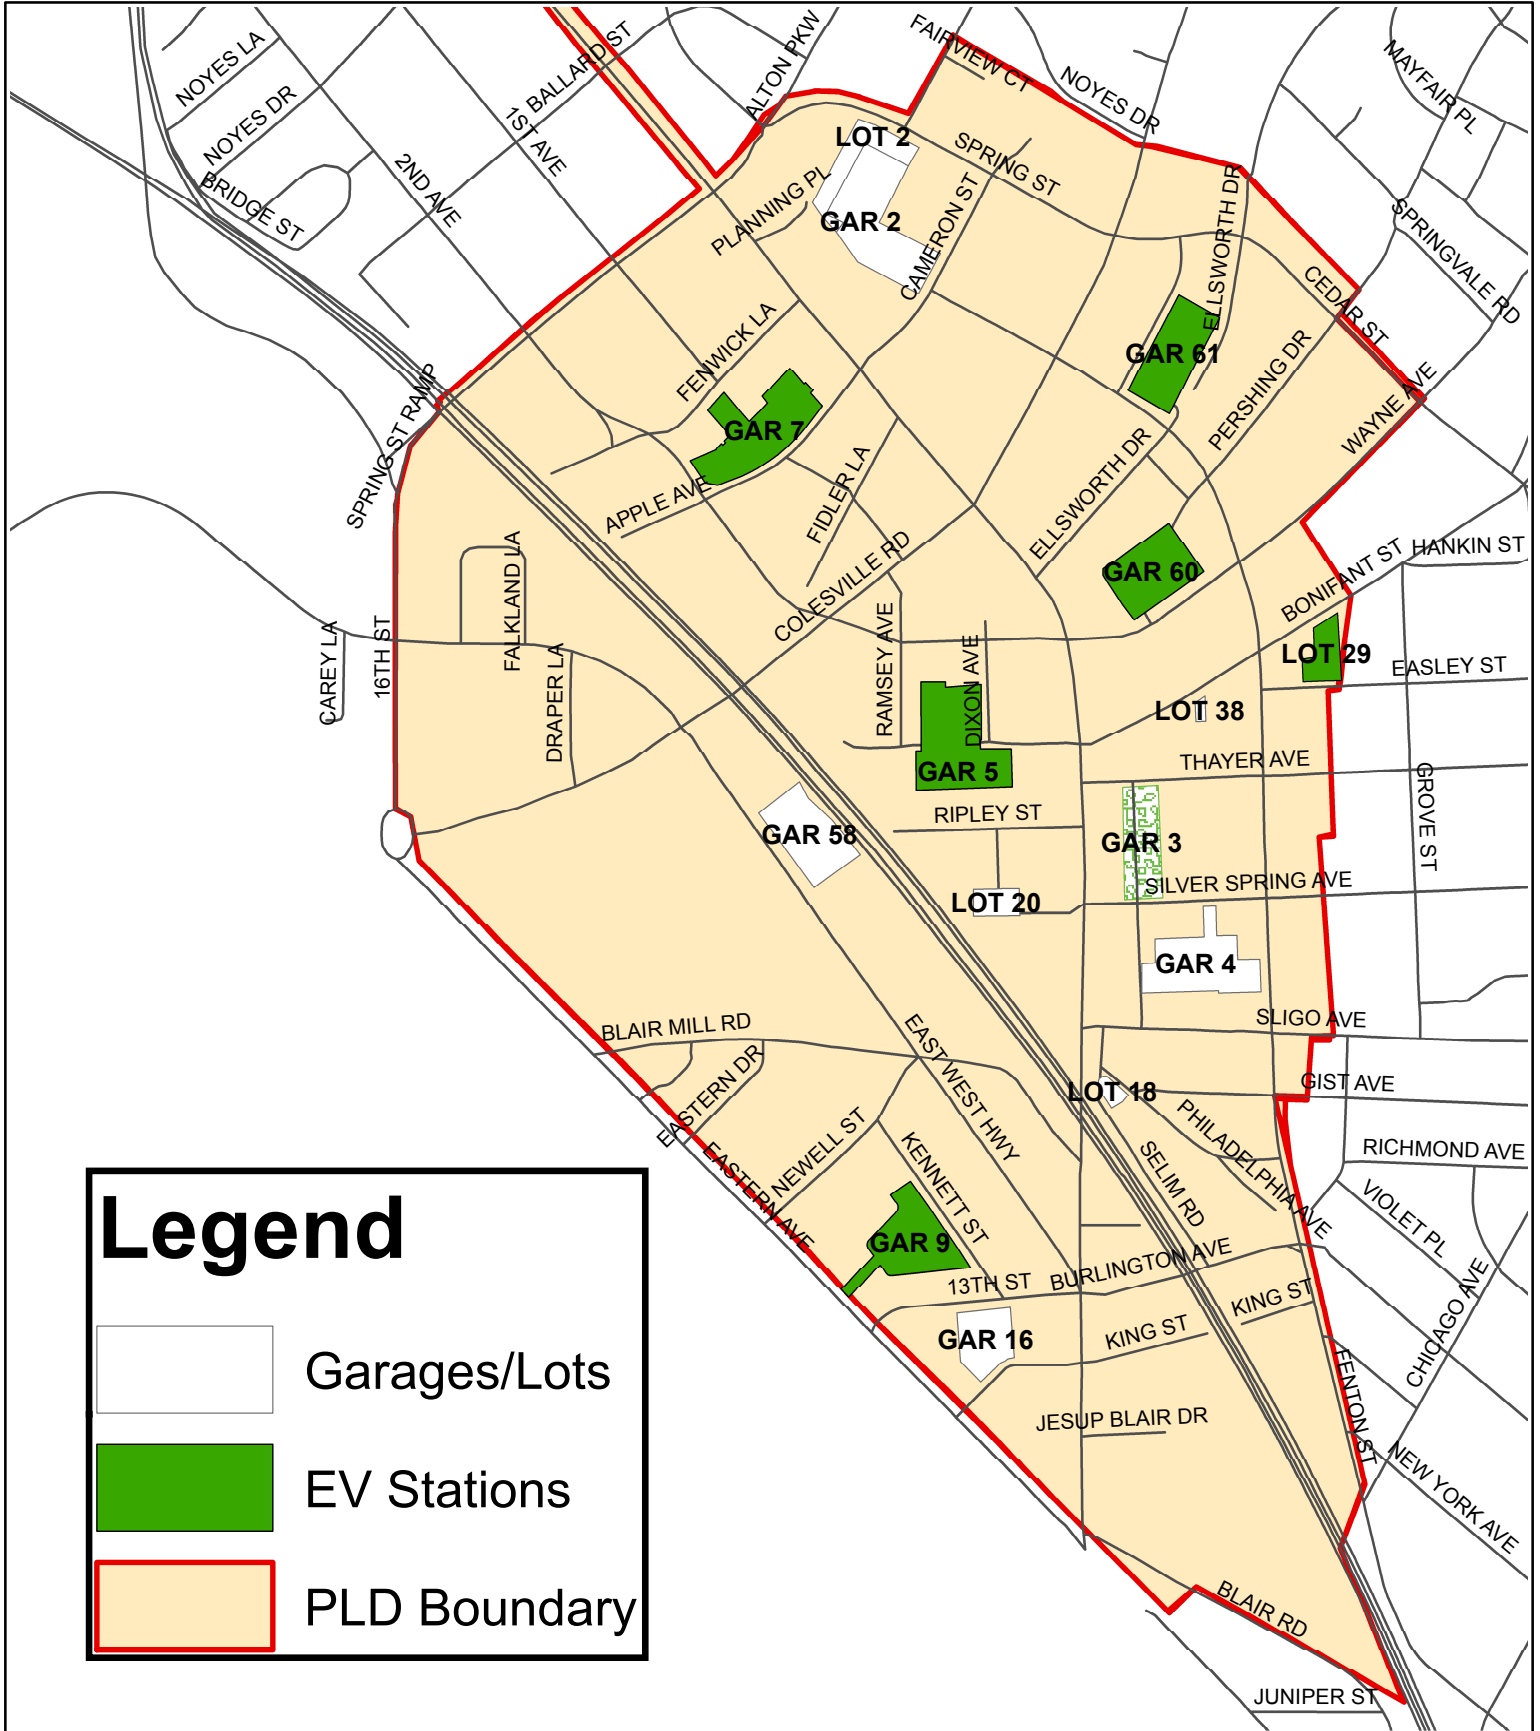

Silver Spring Parking Lot District Electric Vehicle Infrastructure

Legend

- Garages/Lots
- EV Stations
- PLD Boundary